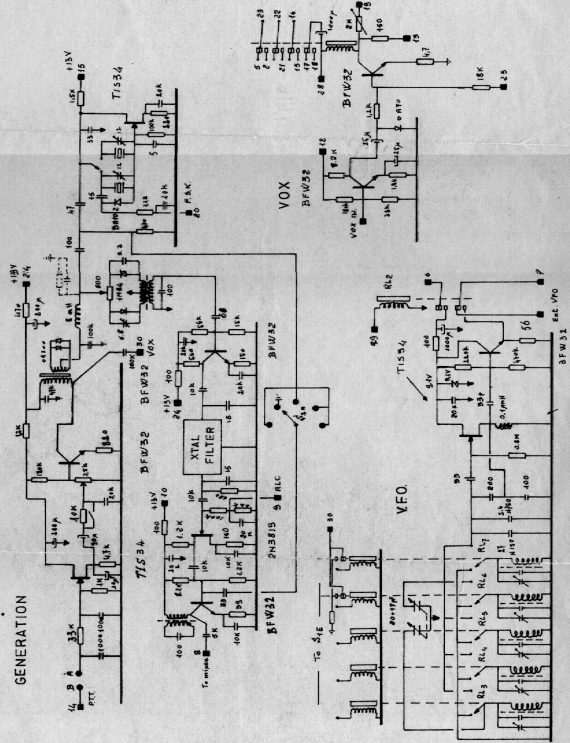

XT-600 A

B.G.P. di Braga Graziano

B.G.P. di Braga Graziano

SCHEMATIC DIAGRAM OF XT600

GENERATION

MIXER

DRIVER

POWER SUPPLY